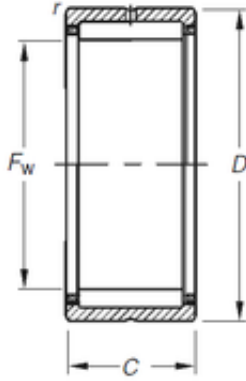

Thk Environmental Axis.

Timken NK12/16 Rodamientos De Agujas

Bearing No. NK12/16

Size	12x19x12 mm
Bore Diameter	12 mm
Outer Diameter	19 mm
Width	12 mm
d	12 mm
D	19 mm
C	12 mm
r	0,3 mm
Weight	0,018 Kg
Basic dynamic load rating (C)	6,78 kN
Basic static load rating (C0)	9,03 kN
(Grease) Lubrication Speed	37000 r/min

NK12/16 Bearing 2D drawings and 3D CAD models