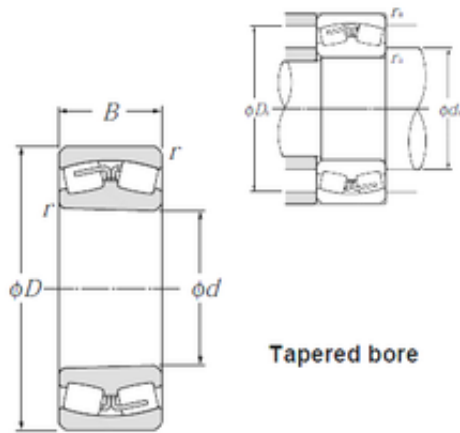

Thk Environmental Axis.

35 mm x 72 mm x 23 mm NTN 22207CK Rodamientos De Rodillos Esf é ricos

Bearing No. 22207CK

Size	35x72x23 mm
Bore Diameter	35 mm
Outer Diameter	72 mm
Width	23 mm
d	35 mm
D	72 mm
B	23 mm
C	23 mm
r min.	1,1 mm
da min.	42 mm
Da max.	65 mm
ra max.	1 mm
Weight	0,437 Kg
Basic dynamic load rating (C)	69,5 kN
Basic static load rating (C0)	71 kN
(Grease) Lubrication Speed	6 500 r/min
(Oil) Lubrication Speed	8 500 r/min
Calculation factor (e)	0,32
Calculation factor (Y0)	2,04
Calculation factor (Y1)	2,09

22207CK Bearing 2D drawings and 3D CAD models