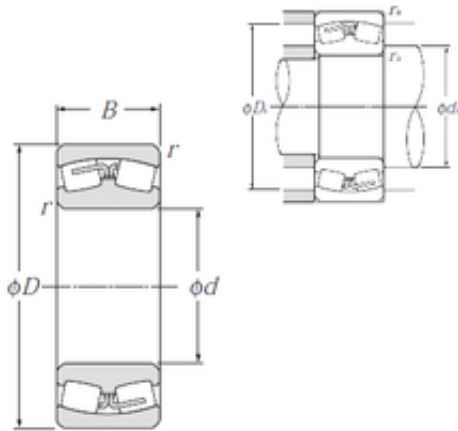

### 180 mm x 280 mm x 100 mm NTN 24036B Rodamientos De Rodillos Esf é ricos

Bearing No. 24036B

Size	180x280x100 mm
Bore Diameter	180 mm
Outer Diameter	280 mm
Width	100 mm
d	180 mm
D	280 mm
B	100 mm
C	100 mm
r min.	2,1 mm
da min.	192 mm
Da max.	268 mm
ra max.	2 mm
Weight	23,3 Kg
Basic dynamic load rating (C)	965 kN
Basic static load rating (C0)	1 770 kN
(Grease) Lubrication Speed	1 200 r/min
(Oil) Lubrication Speed	1 500 r/min
Calculation factor (e)	0,35
Calculation factor (Y0)	1,87
Calculation factor (Y1)	1,91

24036B Bearing 2D drawings and 3D CAD models