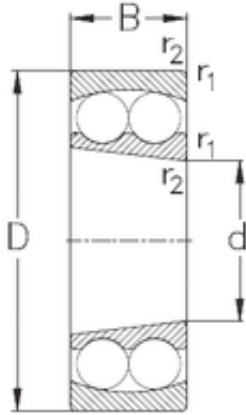

## Thk Environmental Axis.

### 70 mm x 150 mm x 51 mm NKE 2314-K Rodamientos De Bolas Autoalineables

Bearing No. 2314-K

|                               |              |
|-------------------------------|--------------|
| Size                          | 70x150x51 mm |
| Bore Diameter                 | 70 mm        |
| Outer Diameter                | 150 mm       |
| Width                         | 51 mm        |
| d                             | 70 mm        |
| D                             | 150 mm       |
| B                             | 51 mm        |
| C                             | 51 mm        |
| r1 min.                       | 2,1 mm       |
| r2 min.                       | 2,1 mm       |
| Weight                        | 4,2 Kg       |
| Basic dynamic load rating (C) | 112 kN       |
| Basic static load rating (C0) | 37,3 kN      |

2314-K Bearing 2D drawings and 3D CAD models