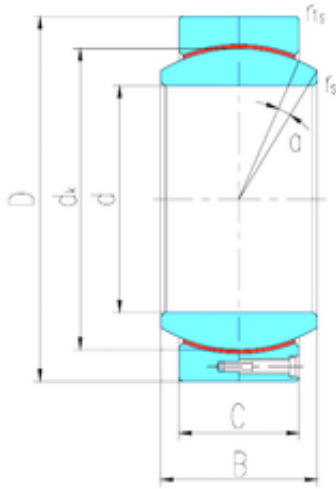

## Thk Environmental Axis.

### 750 mm x 1060 mm x 530 mm LS GEH750HT Rodamientos Deslizantes

Bearing No. GEH750HT

|                               |                 |
|-------------------------------|-----------------|
| Size                          | 750x1060x530 mm |
| Bore Diameter                 | 750 mm          |
| Outer Diameter                | 1060 mm         |
| Width                         | 530 mm          |
| d                             | 750 mm          |
| D                             | 1060 mm         |
| B                             | 530 mm          |
| C                             | 500 mm          |
| dk                            | 972 mm          |
| r min.                        | 3 mm            |
| r1 min.                       | 6 mm            |
| Angle                         | 2 °             |
| Weight                        | 1750 Kg         |
| Basic dynamic load rating (C) | 87480 kN        |

GEH750HT Bearing 2D drawings and 3D CAD models