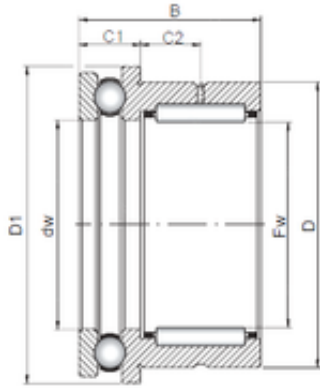

### 25 mm x 37 mm x 30 mm ISO NKX 25 Cojinetes Complejos

Bearing No. NKX 25

Size	25x37x30 mm
Bore Diameter	25 mm
Outer Diameter	37 mm
Width	30 mm
d	25 mm
Fw	25 mm
D	37 mm
B	30 mm
C1	11 mm
D1	42,1 mm
C2	9,5 mm

NKX 25 Bearing 2D drawings and 3D CAD models