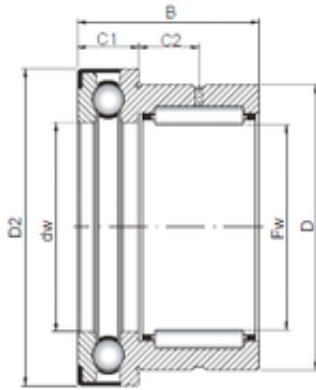

Thk Environmental Axis.

15 mm x 24 mm x 23 mm ISO NKX 15 Z Cojinetes Complejos

Bearing No. NKX 15 Z

Size	15x24x23 mm
Bore Diameter	15 mm
Outer Diameter	24 mm
Width	23 mm
d	15 mm
Fw	15 mm
D	24 mm
B	23 mm
C1	9 mm
D2	29,2 mm
C2	6,5 mm

NKX 15 Z Bearing 2D drawings and 3D CAD models